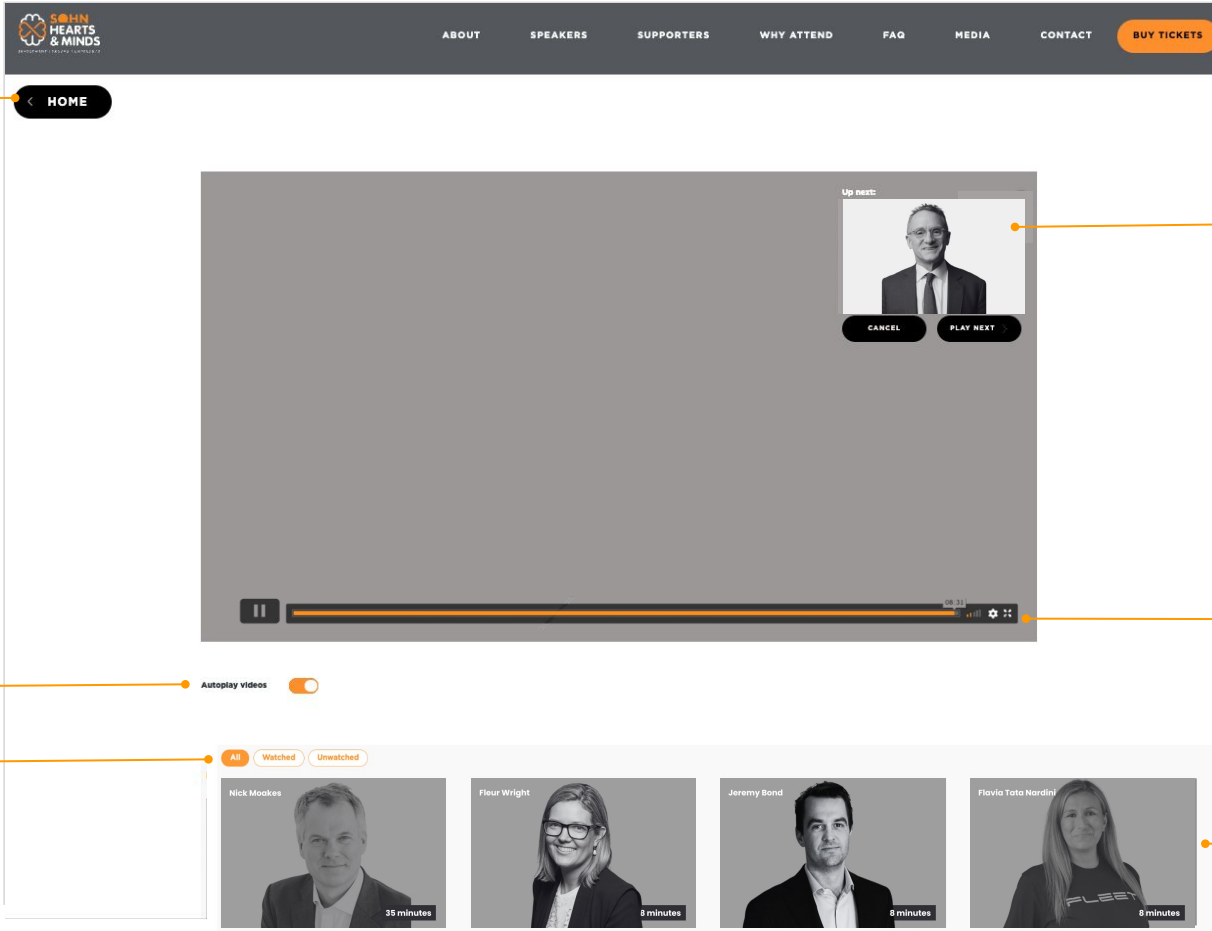

QUICK USER GUIDE: 2024 SOHN HEARTS & MINDS VIRTUAL CONFERENCE

Need assistance?
events@sohnheartsandminds.com.au

'HOME' takes you back to the virtual conference homepage

Preview thumbnail of next video - when in 'autoplay mode' there is no action required. If autoplay mode is switched off, click *Play Next* to continue, or select a different video below.

Program running order - see all available videos scroll horizontally. Click any image to watch on demand.